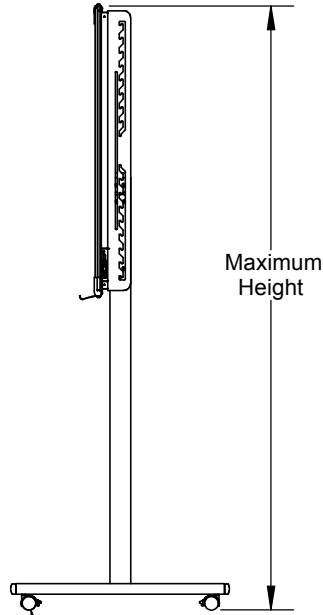

InterWrite SchoolBoard - Specifications

16-00017 A - 1 of 2

Model	Diagonal Size in (cm)	Aspect Ratio	Active Area in (cm)	Width in (cm)	Height in (cm)	Weight lb (kg)
1060	60 (152.4)	4:3	36 X 48 (91.4 X 121.9)	54.50 (138.4)	42.25 (107.3)	25.0 (11.4)
1071	71 (180.3)	16:9	36 X 62 (91.4 X 157.5)	68.50 (174.0)	42.25 (107.3)	33.1 (15.0)
1077	77 (195.6)	4:3	46.5 X 62 (118.1 X 157.5)	68.50 (174.0)	52.75 (134.0)	39.0 (17.7)
1085	85 (215.9)	16:9	42 X 74 (106.7 X 187.9)	80.50 (204.5)	48.25 (122.6)	43.2 (19.6)

Dimensions: in [cm], Tablet shown with optional pen tray, All dimensions $\pm .12$ [.30]

InterWrite SchoolBoard - Specifications

**Front View
Highest Position**

2 [5] locking casters

**Side View
Highest Position**

**Side View
Lowest Position**

**Back View
Lowest Position**

Model	Maximum Height in (cm)	Minimum Height in (cm)
1060	87.0 (221.0)	71.0 (180.3)
1071	87.0 (221.0)	71.0 (180.3)
1077	88.2 (224.0)	76.2 (193.5)
1085	87.9 (223.3)	73.9 (187.8)

Dimensions: in [cm], Tablet shown with optional pen tray
All Dimensions $\pm .12$ [.30]