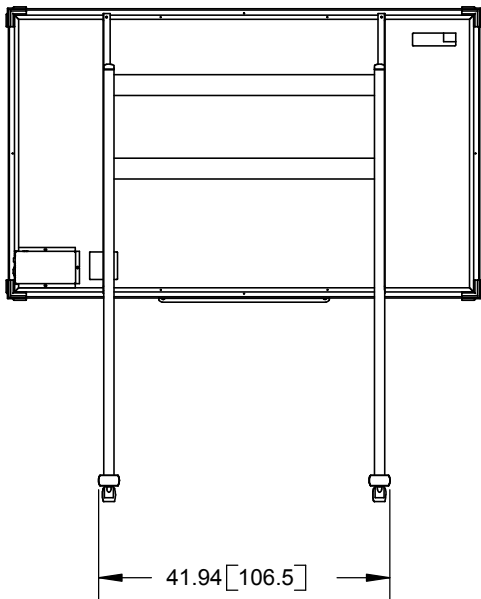

InterWrite SchoolBoard - Specifications

16-00017 A - 1 of 2

Model	Diagonal Size in (cm)	Aspect Ratio	Active Area in (cm)	Width in (cm)	Height in (cm)	Weight lb (kg)
1060	60 (152.4)	4:3	36 X 48 (91.4 X 121.9)	54.50 (138.4)	42.25 (107.3)	25.0 (11.4)
1071	71 (180.3)	16:9	36 X 62 (91.4 X 157.5)	68.50 (174.0)	42.25 (107.3)	33.1 (15.0)
1077	77 (195.6)	4:3	46.5 X 62 (118.1 X 157.5)	68.50 (174.0)	52.75 (134.0)	39.0 (17.7)
1085	85 (215.9)	16:9	42 X 74 (106.7 X 187.9)	80.50 (204.5)	48.25 (122.6)	43.2 (19.6)

Dimensions: in [cm], Tablet shown with optional pen tray, All dimensions $\pm .12$ [.30]

InterWrite SchoolBoard - Specifications

**Front View
Highest Position**

2 [5] locking casters

**Side View
Highest Position**

**Side View
Lowest Position**

**Back View
Lowest Position**

Model	Maximum Height in (cm)	Minimum Height in (cm)
1060	87.0 (221.0)	71.0 (180.3)
1071	87.0 (221.0)	71.0 (180.3)
1077	88.2 (224.0)	76.2 (193.5)
1085	87.9 (223.3)	73.9 (187.8)

Dimensions: in [cm], Tablet shown with optional pen tray
All Dimensions $\pm .12$ [.30]