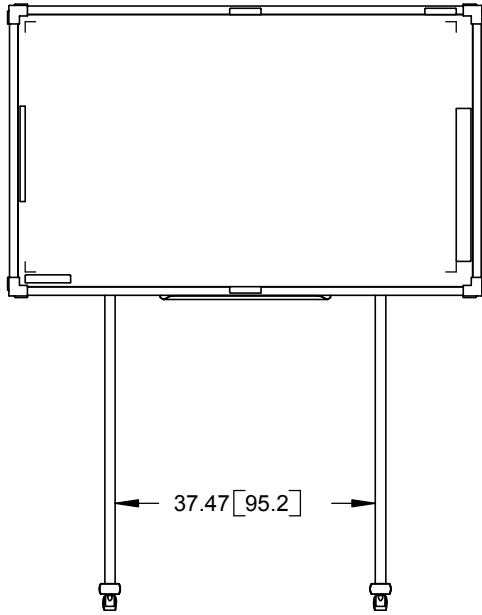

InterWrite SchoolBoard - Specifications

16-00017 A - 1 of 2

Model	Diagonal Size in (cm)	Aspect Ratio	Active Area in (cm)	Width in (cm)	Height in (cm)	Weight lb (kg)
1060	60 (152.4)	4:3	36 X 48 (91.4 X 121.9)	54.50 (138.4)	42.25 (107.3)	25.0 (11.4)
1071	71 (180.3)	16:9	36 X 62 (91.4 X 157.5)	68.50 (174.0)	42.25 (107.3)	33.1 (15.0)
1077	77 (195.6)	4:3	46.5 X 62 (118.1 X 157.5)	68.50 (174.0)	52.75 (134.0)	39.0 (17.7)
1085	85 (215.9)	16:9	42 X 74 (106.7 X 187.9)	80.50 (204.5)	48.25 (122.6)	43.2 (19.6)

Dimensions: in [cm], Tablet shown with optional pen tray, All dimensions $\pm .12$ [.30]

InterWrite SchoolBoard - Specifications

**Front View
Highest Position**

2 [5] locking casters

**Side View
Highest Position**

**Side View
Lowest Position**

**Back View
Lowest Position**

Model	Maximum Height in (cm)	Minimum Height in (cm)
1060	87.0 (221.0)	71.0 (180.3)
1071	87.0 (221.0)	71.0 (180.3)
1077	88.2 (224.0)	76.2 (193.5)
1085	87.9 (223.3)	73.9 (187.8)

Dimensions: in [cm], Tablet shown with optional pen tray
All Dimensions $\pm .12$ [.30]