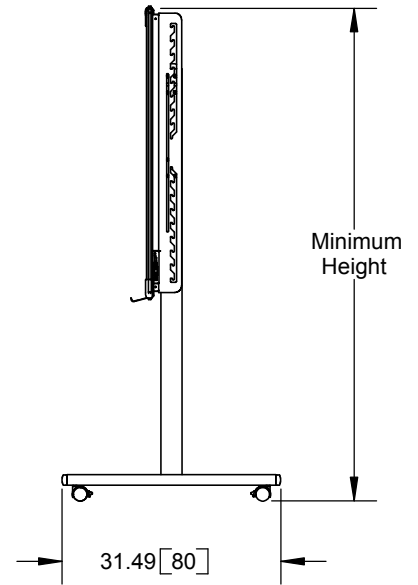

InterWrite SchoolBoard - Specifications

16-00017 A - 1 of 2

Model	Diagonal Size in (cm)	Aspect Ratio	Active Area in (cm)	Width in (cm)	Height in (cm)	Weight lb (kg)
1060	60 (152.4)	4:3	36 X 48 (91.4 X 121.9)	54.50 (138.4)	42.25 (107.3)	25.0 (11.4)
1071	71 (180.3)	16:9	36 X 62 (91.4 X 157.5)	68.50 (174.0)	42.25 (107.3)	33.1 (15.0)
1077	77 (195.6)	4:3	46.5 X 62 (118.1 X 157.5)	68.50 (174.0)	52.75 (134.0)	39.0 (17.7)
1085	85 (215.9)	16:9	42 X 74 (106.7 X 187.9)	80.50 (204.5)	48.25 (122.6)	43.2 (19.6)

Dimensions: in [cm], Tablet shown with optional pen tray, All dimensions $\pm .12$ [.30]

InterWrite SchoolBoard - Specifications

**Front View
Highest Position**

2 [5] locking casters

**Side View
Highest Position**

**Side View
Lowest Position**

**Back View
Lowest Position**

Model	Maximum Height in (cm)	Minimum Height in (cm)
1060	87.0 (221.0)	71.0 (180.3)
1071	87.0 (221.0)	71.0 (180.3)
1077	88.2 (224.0)	76.2 (193.5)
1085	87.9 (223.3)	73.9 (187.8)

Dimensions: in [cm], Tablet shown with optional pen tray
All Dimensions $\pm .12$ [.30]