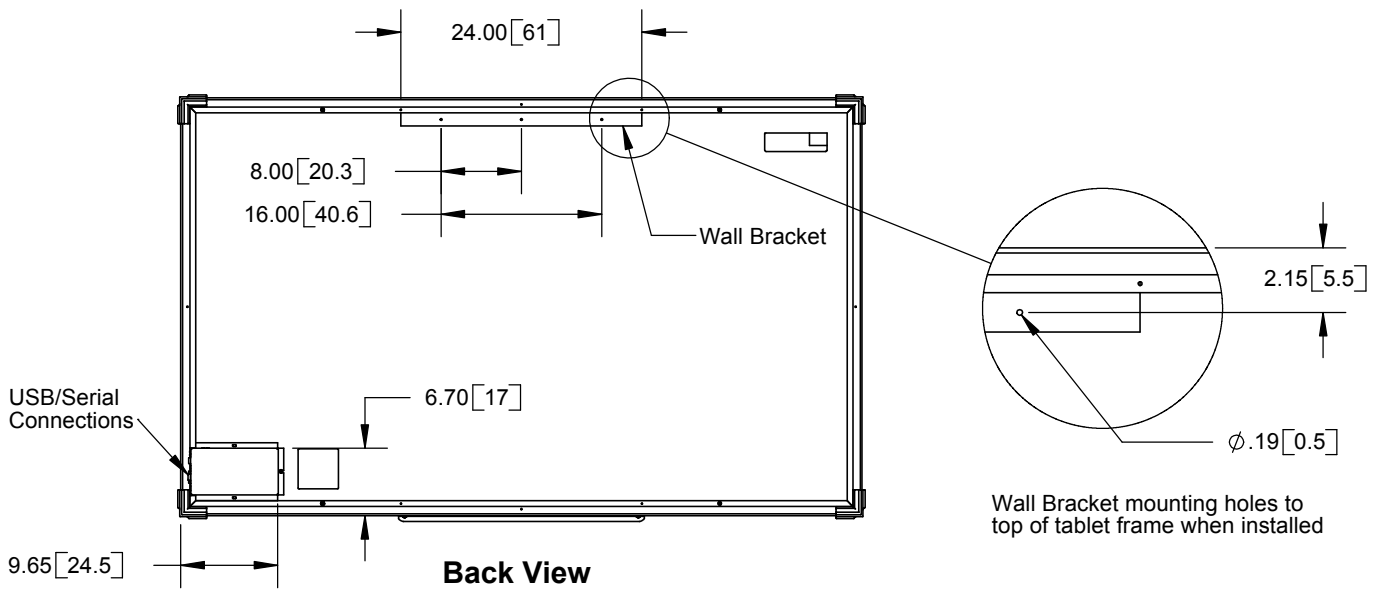

InterWrite SchoolBoard - Specifications

16-00017 A - 1 of 2

Model	Diagonal Size in (cm)	Aspect Ratio	Active Area in (cm)	Width in (cm)	Height in (cm)	Weight lb (kg)
1060	60 (152.4)	4:3	36 X 48 (91.4 X 121.9)	54.50 (138.4)	42.25 (107.3)	25.0 (11.4)
1071	71 (180.3)	16:9	36 X 62 (91.4 X 157.5)	68.50 (174.0)	42.25 (107.3)	33.1 (15.0)
1077	77 (195.6)	4:3	46.5 X 62 (118.1 X 157.5)	68.50 (174.0)	52.75 (134.0)	39.0 (17.7)
1085	85 (215.9)	16:9	42 X 74 (106.7 X 187.9)	80.50 (204.5)	48.25 (122.6)	43.2 (19.6)

Dimensions: in [cm], Tablet shown with optional pen tray, All dimensions $\pm .12$ [.30]

InterWrite SchoolBoard - Specifications

**Front View
Highest Position**

2 [5] locking casters

**Side View
Highest Position**

**Side View
Lowest Position**

**Back View
Lowest Position**

Model	Maximum Height in (cm)	Minimum Height in (cm)
1060	87.0 (221.0)	71.0 (180.3)
1071	87.0 (221.0)	71.0 (180.3)
1077	88.2 (224.0)	76.2 (193.5)
1085	87.9 (223.3)	73.9 (187.8)

Dimensions: in [cm], Tablet shown with optional pen tray
All Dimensions $\pm .12$ [.30]