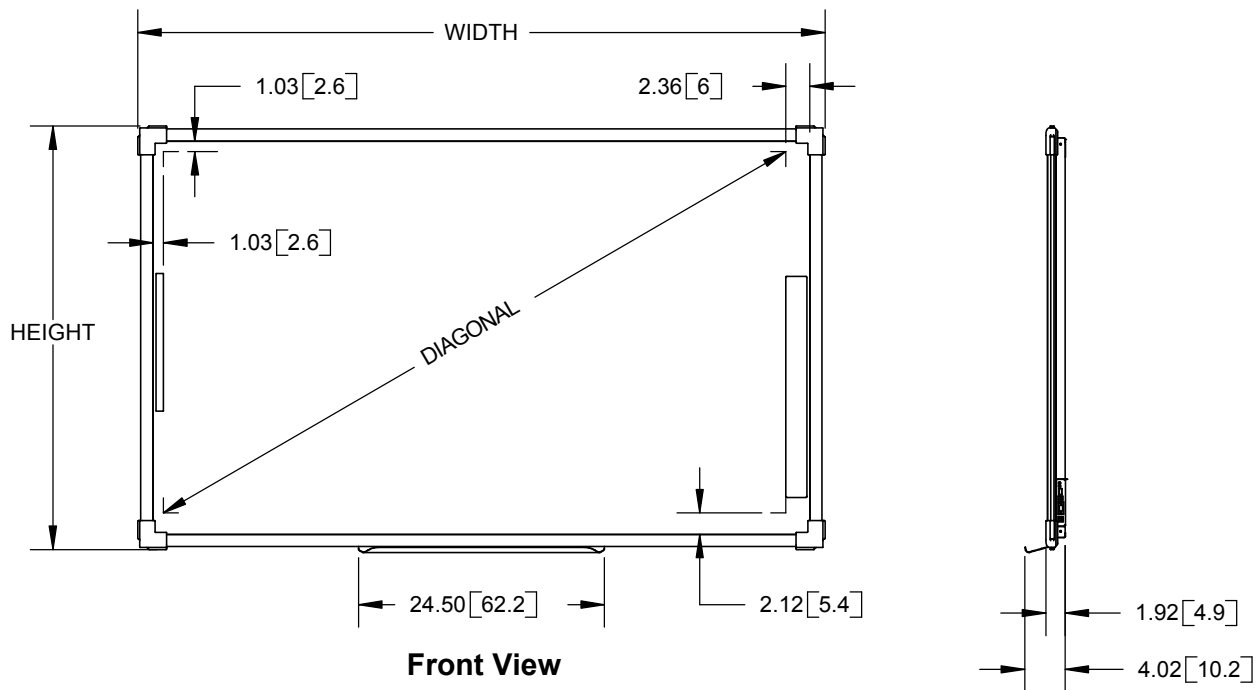

InterWrite SchoolBoard - Specifications

16-00017 A - 1 of 2

Model	Diagonal Size in (cm)	Aspect Ratio	Active Area in (cm)	Width in (cm)	Height in (cm)	Weight lb (kg)
1060	60 (152.4)	4:3	36 X 48 (91.4 X 121.9)	54.50 (138.4)	42.25 (107.3)	25.0 (11.4)
1071	71 (180.3)	16:9	36 X 62 (91.4 X 157.5)	68.50 (174.0)	42.25 (107.3)	33.1 (15.0)
1077	77 (195.6)	4:3	46.5 X 62 (118.1 X 157.5)	68.50 (174.0)	52.75 (134.0)	39.0 (17.7)
1085	85 (215.9)	16:9	42 X 74 (106.7 X 187.9)	80.50 (204.5)	48.25 (122.6)	43.2 (19.6)

Dimensions: in [cm], Tablet shown with optional pen tray, All dimensions $\pm .12$ [.30]

InterWrite SchoolBoard - Specifications

**Front View
Highest Position**

2 [5] locking casters

**Side View
Highest Position**

**Side View
Lowest Position**

**Back View
Lowest Position**

Model	Maximum Height in (cm)	Minimum Height in (cm)
1060	87.0 (221.0)	71.0 (180.3)
1071	87.0 (221.0)	71.0 (180.3)
1077	88.2 (224.0)	76.2 (193.5)
1085	87.9 (223.3)	73.9 (187.8)

Dimensions: in [cm], Tablet shown with optional pen tray
All Dimensions $\pm .12$ [.30]